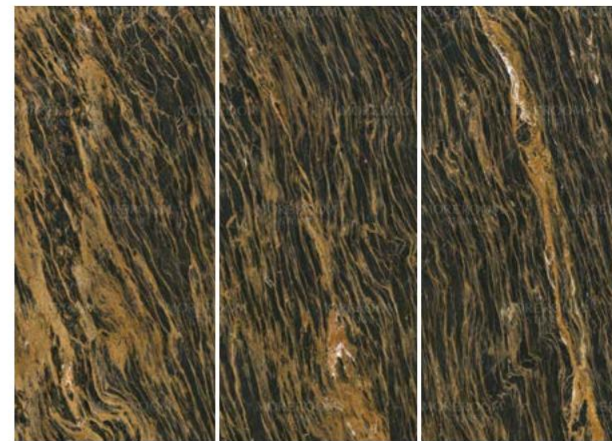

• PERSIAN PORTORO

MN727CP271206	MN727CP281206
Nanotech Polished/Shiny	Matt (Diamondglass)
2700x1200x6mm	2800x1200x6mm