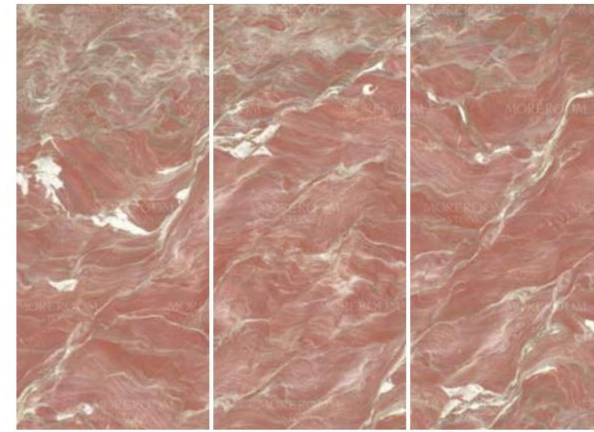

LUXURY STONE

● Size:
2,700x1,200x6mm (108"x48"x1/4")
2,800x1,200x6mm (110"x48"x1/4")

• AZUL MACAUBAS

MN413BP271206 MN413BP281206

Nanotech Polished/Shiny

2700x1200x6mm 2800x1200x6mm

• RED MANSIONS

MN626BP271206 MN626BP281206