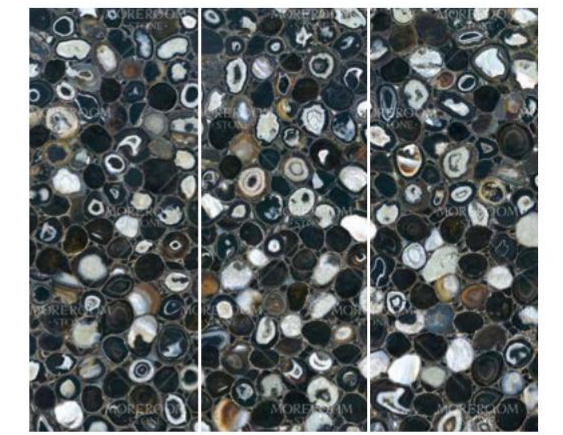

• BLACK AGATE

MN778CP271206	MN778CP281206
Nanotech Polished/Shiny	
2700x1200x6mm	2800x1200x6mm