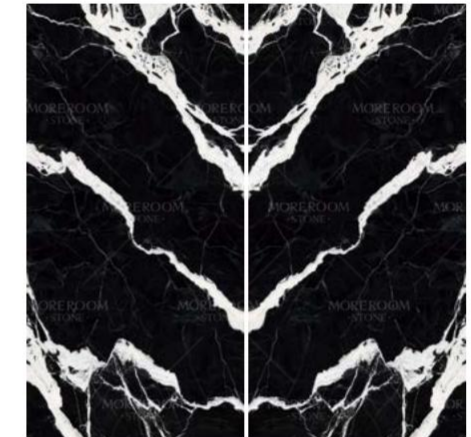

4D Marble 82° Whiteness Full body (Transparent)

3200x1600x12mm

• STARRY SEINE

MN751FZH321612

Matt (IT Molding + Basal Finished + 4D Marble)

3200x1600x12mm

• NIOR GRAND ANTIQUE

MN767FZH321612