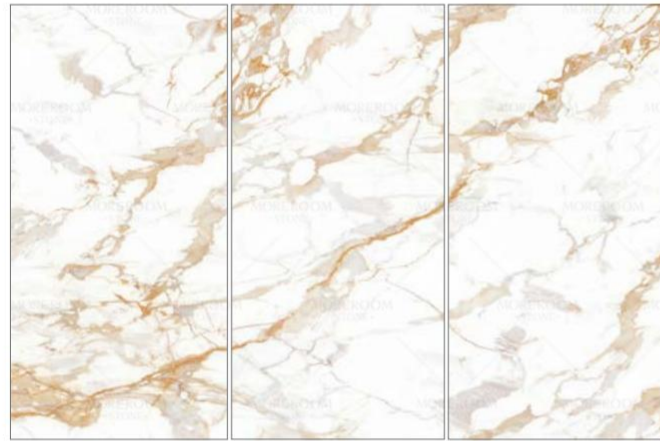

• CALACATTA WHITE

MN012AP321606

Nanotech Polished/Shiny

3200x1600x6mm

• CALACATTA GOLD

MN034AR321606

Silk

3200x1600x6mm