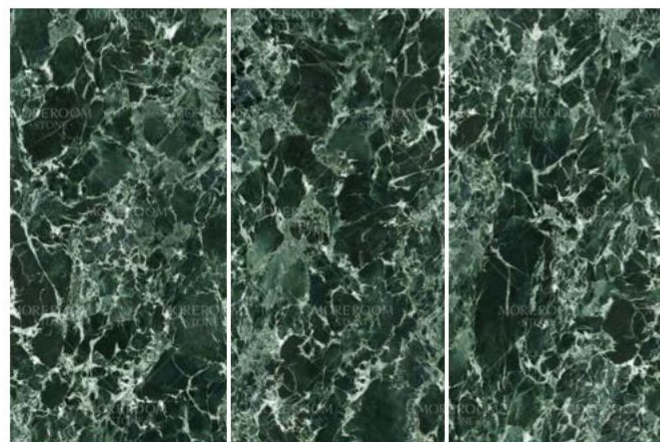

• PRADA GREEN

MN686CP321606

Nanotech Polished/Shiny

3200x1600x6mm