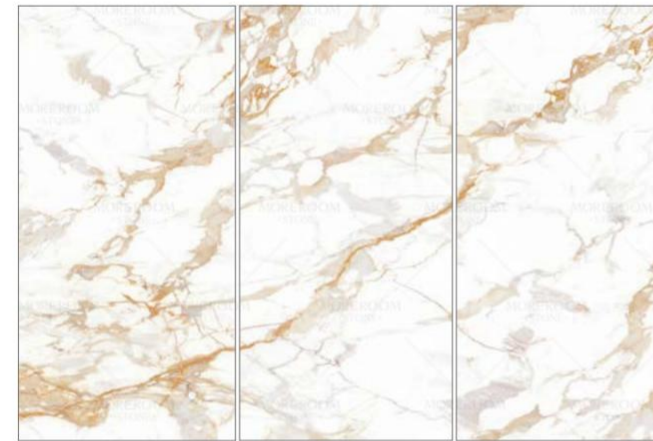

• CALACATTA GOLD

MN034AY321612

MN034AR321612

Matt (Diamondglass) Silk

3200x1600x12mm