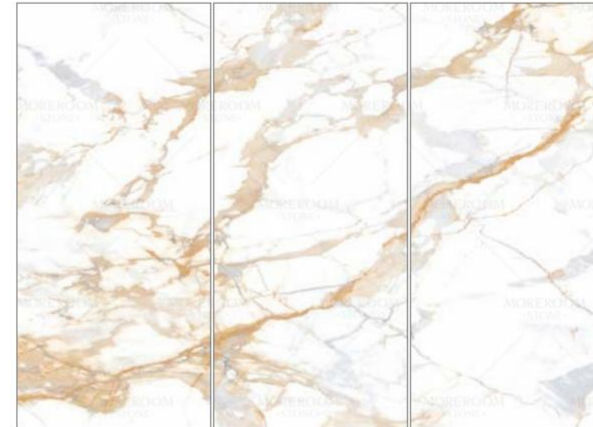

• CALACATTA ROYAL

MN039AP271206	MN039AY271206
MN039AP281206	MN039AY281206
Nanotech Polished/Shiny	Matt (Diamondglass)
2700x1200x6mm	2800x1200x6mm

• CALACATTA GOLD

MN034AP271206	MN034AY271206
MN034AP281206	MN034AY281206
Nanotech Polished/Shiny	Matt (Diamondglass)
2700x1200x6mm	2800x1200x6mm